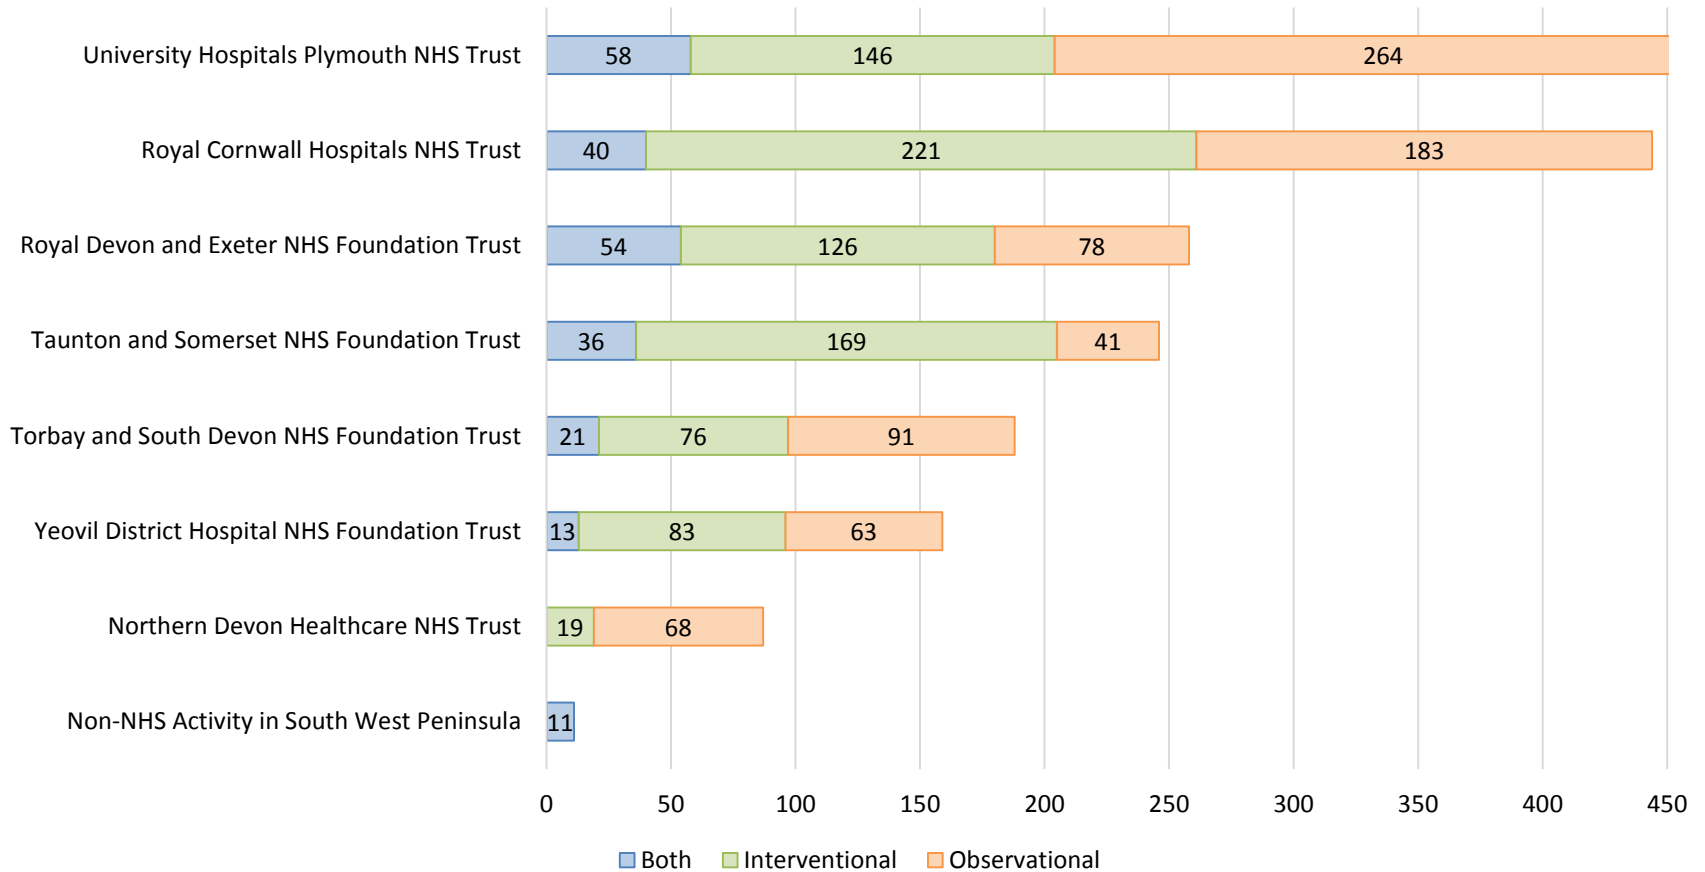

LCRN Name	FY1516	Rank Adj. for Pop.	FY1617	Rank Adj. for Pop.	FY1718	Rank Adj. for Pop.
East Midlands	2544	14	3031	14	3111	14
Eastern	4517	4	5257	6	4900	5
Greater Manchester	4285	2	5538	1	5386	3
Kent, Surrey and Sussex	2274	15	4008	10	3571	12
North East and North Cumbria	1978	12	2613	11	2500	11
North Thames	6160	5	8060	3	9466	4
North West Coast	2308	13	2502	15	2724	13
North West London	2225	6	2826	5	2239	7
South London	4726	1	4451	4	6072	1
South West Peninsula	1609	11	2013	9	1861	8
Thames Valley and South Midlands	1723	10	1886	12	1897	10
Wessex	3544	3	4043	2	5145	2
West Midlands	4314	9	5258	8	4692	9
West of England	1963	8	1716	13	1519	15
Yorkshire and Humber	4674	7	6472	7	6654	6

17/18 – Cancer Specialties

17/18 Recruitment by Trust: Oncology / Haematological Oncology / Haematology

17/18 Recruitment by Trust: Cancer Specialties

17/18 Recruitment by Trust: Commercial / Non Commercial

17/18 Recruitment by Trust: Interventional / Observational

National Skin Group Recruitment

SWP Skin Group Recruitment

Skin Group National Perspective

Skin Group National Perspective

CRN	2016/2017			2017/2018		
	Recruitment	Rank	Adj. for Pop. Rank	Recruitment	Rank	Adj. for Pop. Rank
East Midlands	1	13	13	14	8	9
Eastern	43	3	3	55	2	2
Greater Manchester	23	6	4	29	5	4
Kent, Surrey and Sussex	0	14	14	0	14	14
North East and North Cumbria	4	11	12	7	12	13
North Thames	32	4	6	15	7	10
North West Coast	24	5	5	29	5	6
North West London	6	9	8	0	14	14
South London	79	2	1	170	1	1
South West Peninsula	3	12	11	12	11	7
Thames Valley and South Midlands	11	7	7	30	4	3
Wessex	5	10	9	14	8	8
West Midlands	9	8	10	14	8	12
West of England	0	14	14	6	13	11
Yorkshire and Humber	100	1	2	45	3	5