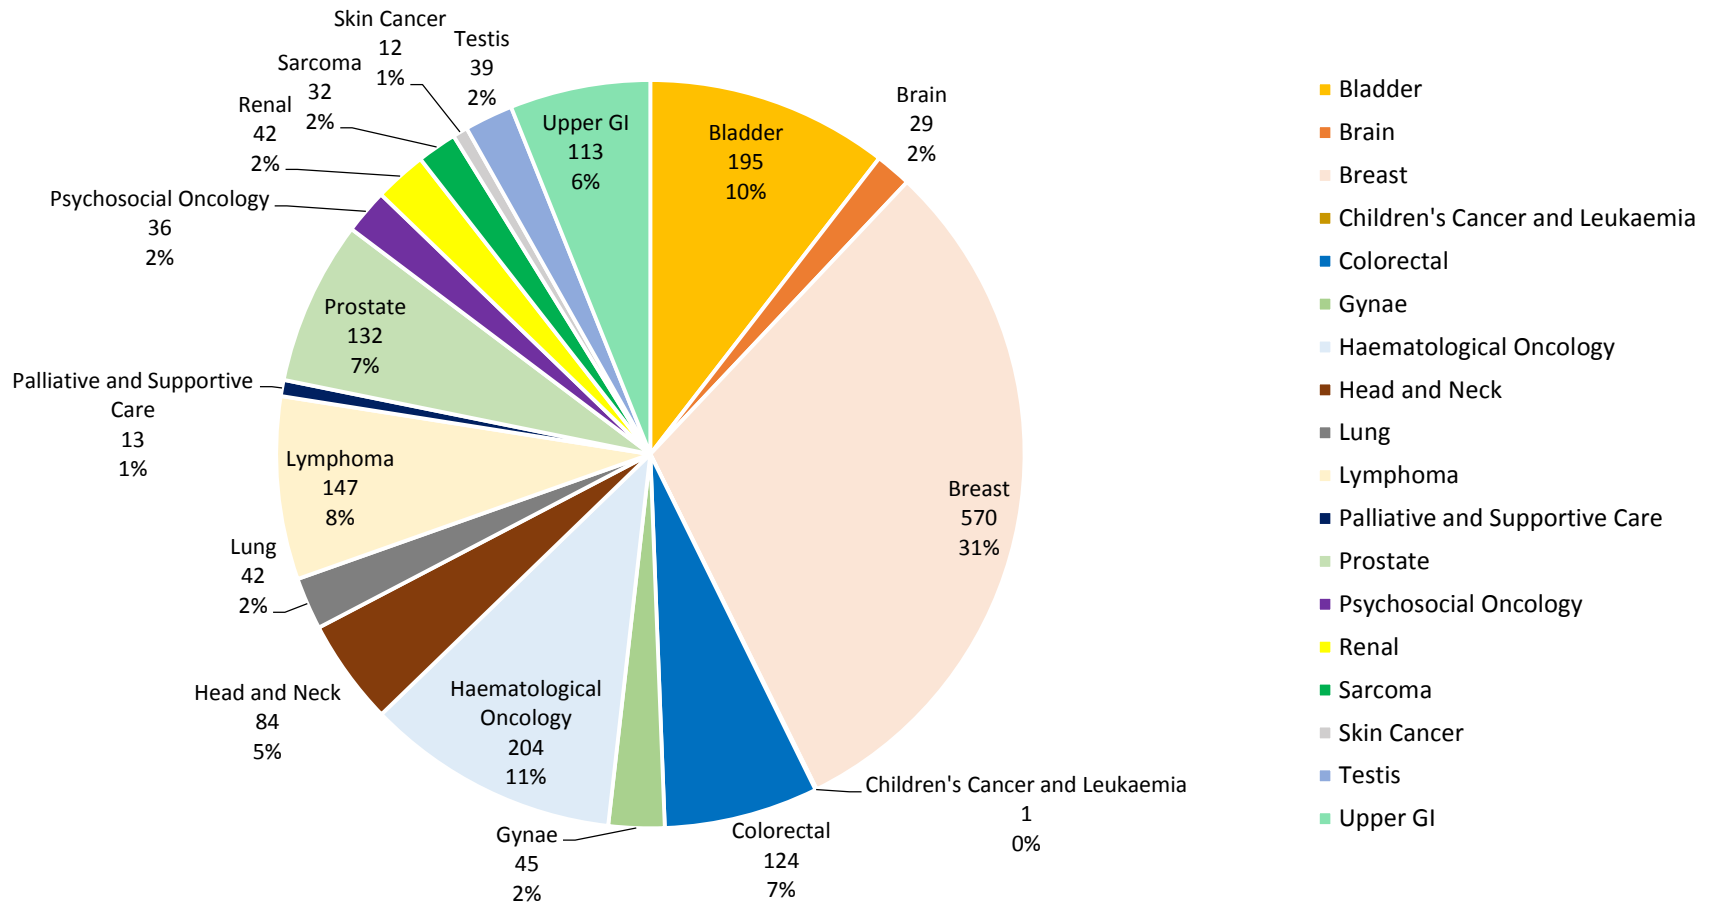

17/18 – Cancer Specialties