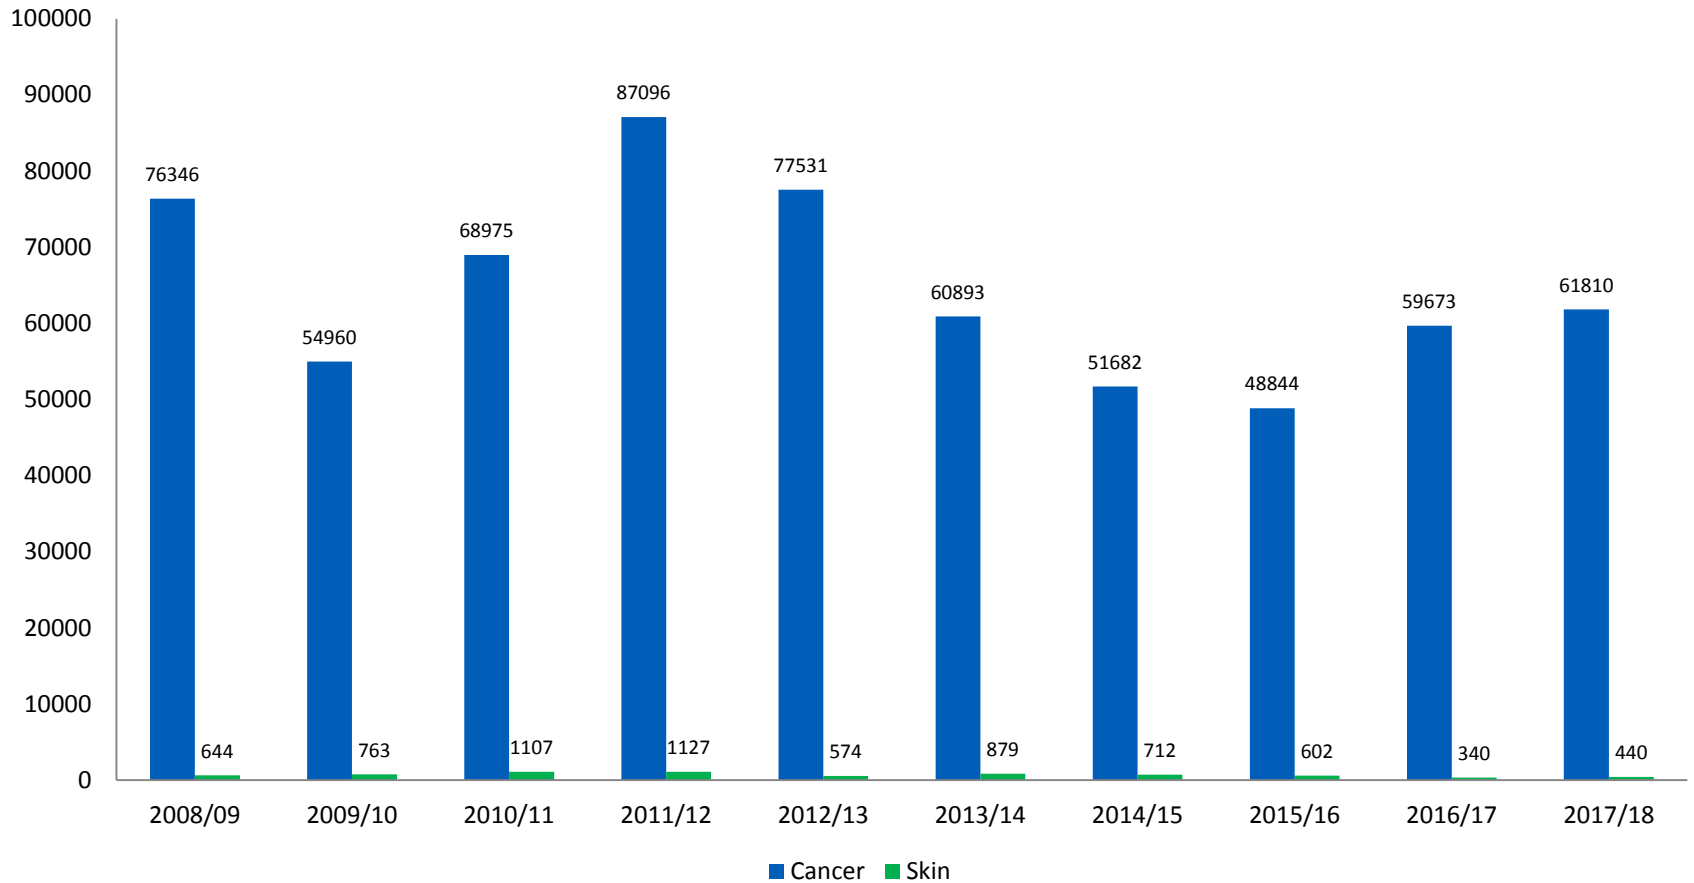

17/18 Recruitment by Trust: Interventional / Observational

National Skin Group Recruitment

SWP Skin Group Recruitment

Skin Group National Perspective

Skin Group National Perspective

CRN	2016/2017			2017/2018		
	Recruitment	Rank	Adj. for Pop. Rank	Recruitment	Rank	Adj. for Pop. Rank
East Midlands	1	13	13	14	8	9
Eastern	43	3	3	55	2	2
Greater Manchester	23	6	4	29	5	4
Kent, Surrey and Sussex	0	14	14	0	14	14
North East and North Cumbria	4	11	12	7	12	13
North Thames	32	4	6	15	7	10
North West Coast	24	5	5	29	5	6
North West London	6	9	8	0	14	14
South London	79	2	1	170	1	1
South West Peninsula	3	12	11	12	11	7
Thames Valley and South Midlands	11	7	7	30	4	3
Wessex	5	10	9	14	8	8
West Midlands	9	8	10	14	8	12
West of England	0	14	14	6	13	11
Yorkshire and Humber	100	1	2	45	3	5