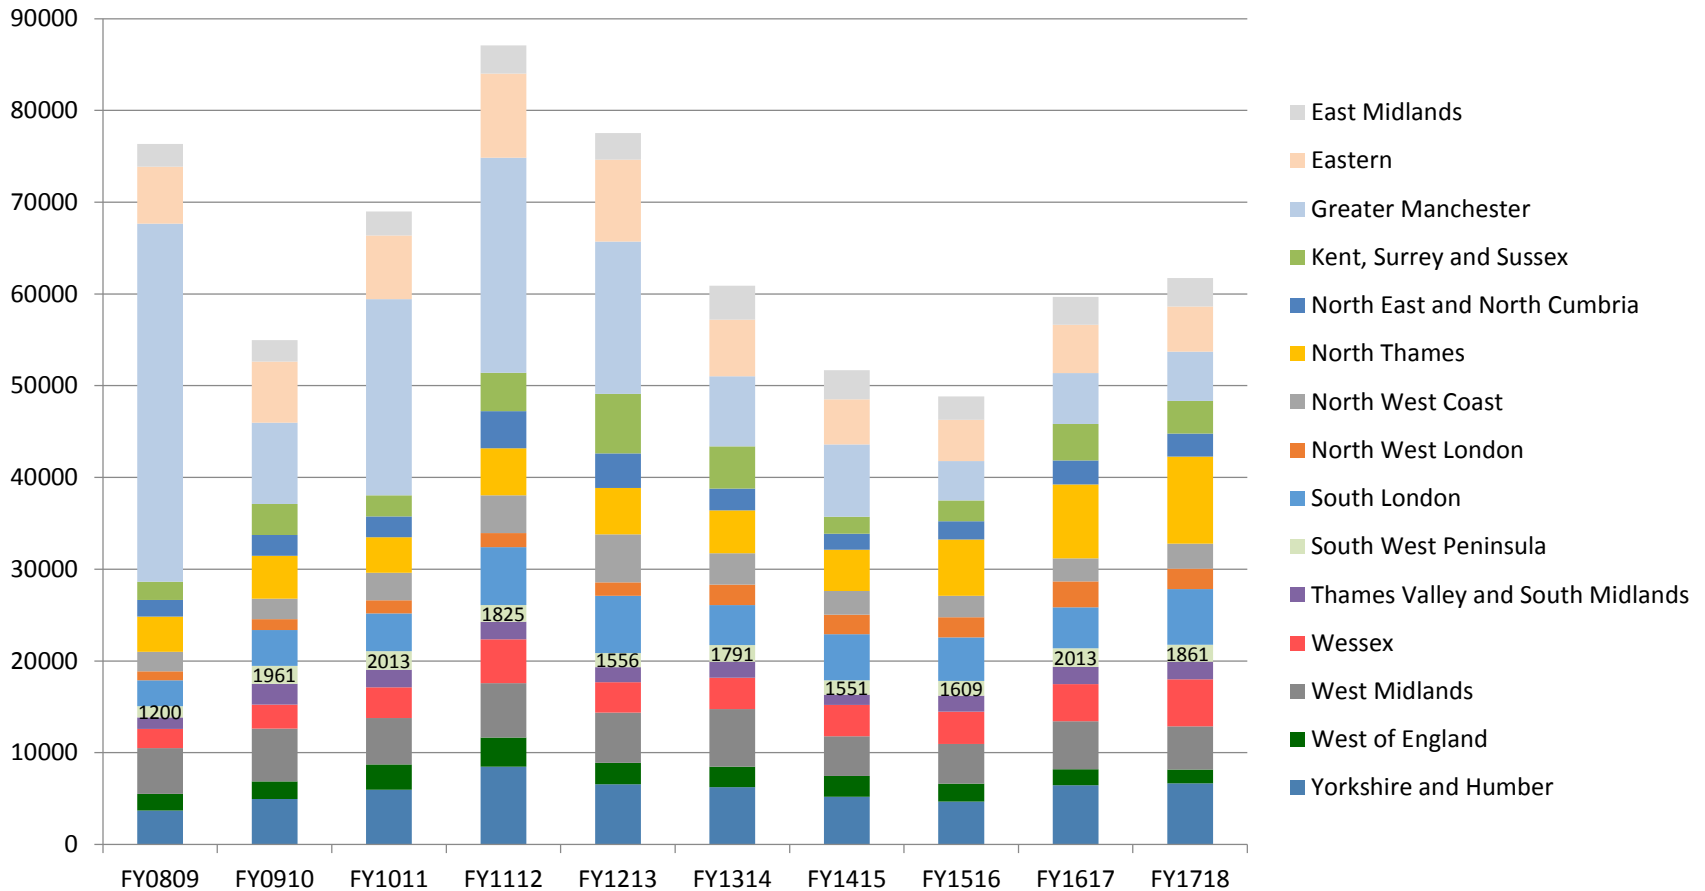

Cancer Recruitment Summary 2017-18 & Skin Performance

April 2018

Year on Year Recruitment Across LCRNs - Cancer

Cancer National Perspective – Adjusted for Population

National Institute for Health Research

LCRN Name	FY1516	Rank Adj. for Pop.	FY1617	Rank Adj. for Pop.	FY1718	Rank Adj. for Pop.
East Midlands	2544	14	3031	14	3111	14
Eastern	4517	4	5257	6	4900	5
Greater Manchester	4285	2	5538	1	5386	3
Kent, Surrey and Sussex	2274	15	4008	10	3571	12
North East and North Cumbria	1978	12	2613	11	2500	11
North Thames	6160	5	8060	3	9466	4
North West Coast	2308	13	2502	15	2724	13
North West London	2225	6	2826	5	2239	7
South London	4726	1	4451	4	6072	1
South West Peninsula	1609	11	2013	9	1861	8
Thames Valley and South Midlands	1723	10	1886	12	1897	10
Wessex	3544	3	4043	2	5145	2
West Midlands	4314	9	5258	8	4692	9
West of England	1963	8	1716	13	1519	15
Yorkshire and Humber	4674	7	6472	7	6654	6

17/18 Recruitment by Trust: Interventional / Observational

National Skin Group Recruitment

SWP Skin Group Recruitment

Skin Group National Perspective

Skin Group National Perspective

CRN	2016/2017			2017/2018		
	Recruitment	Rank	Adj. for Pop. Rank	Recruitment	Rank	Adj. for Pop. Rank
East Midlands	1	13	13	14	8	9
Eastern	43	3	3	55	2	2
Greater Manchester	23	6	4	29	5	4
Kent, Surrey and Sussex	0	14	14	0	14	14
North East and North Cumbria	4	11	12	7	12	13
North Thames	32	4	6	15	7	10
North West Coast	24	5	5	29	5	6
North West London	6	9	8	0	14	14
South London	79	2	1	170	1	1
South West Peninsula	3	12	11	12	11	7
Thames Valley and South Midlands	11	7	7	30	4	3
Wessex	5	10	9	14	8	8
West Midlands	9	8	10	14	8	12
West of England	0	14	14	6	13	11
Yorkshire and Humber	100	1	2	45	3	5