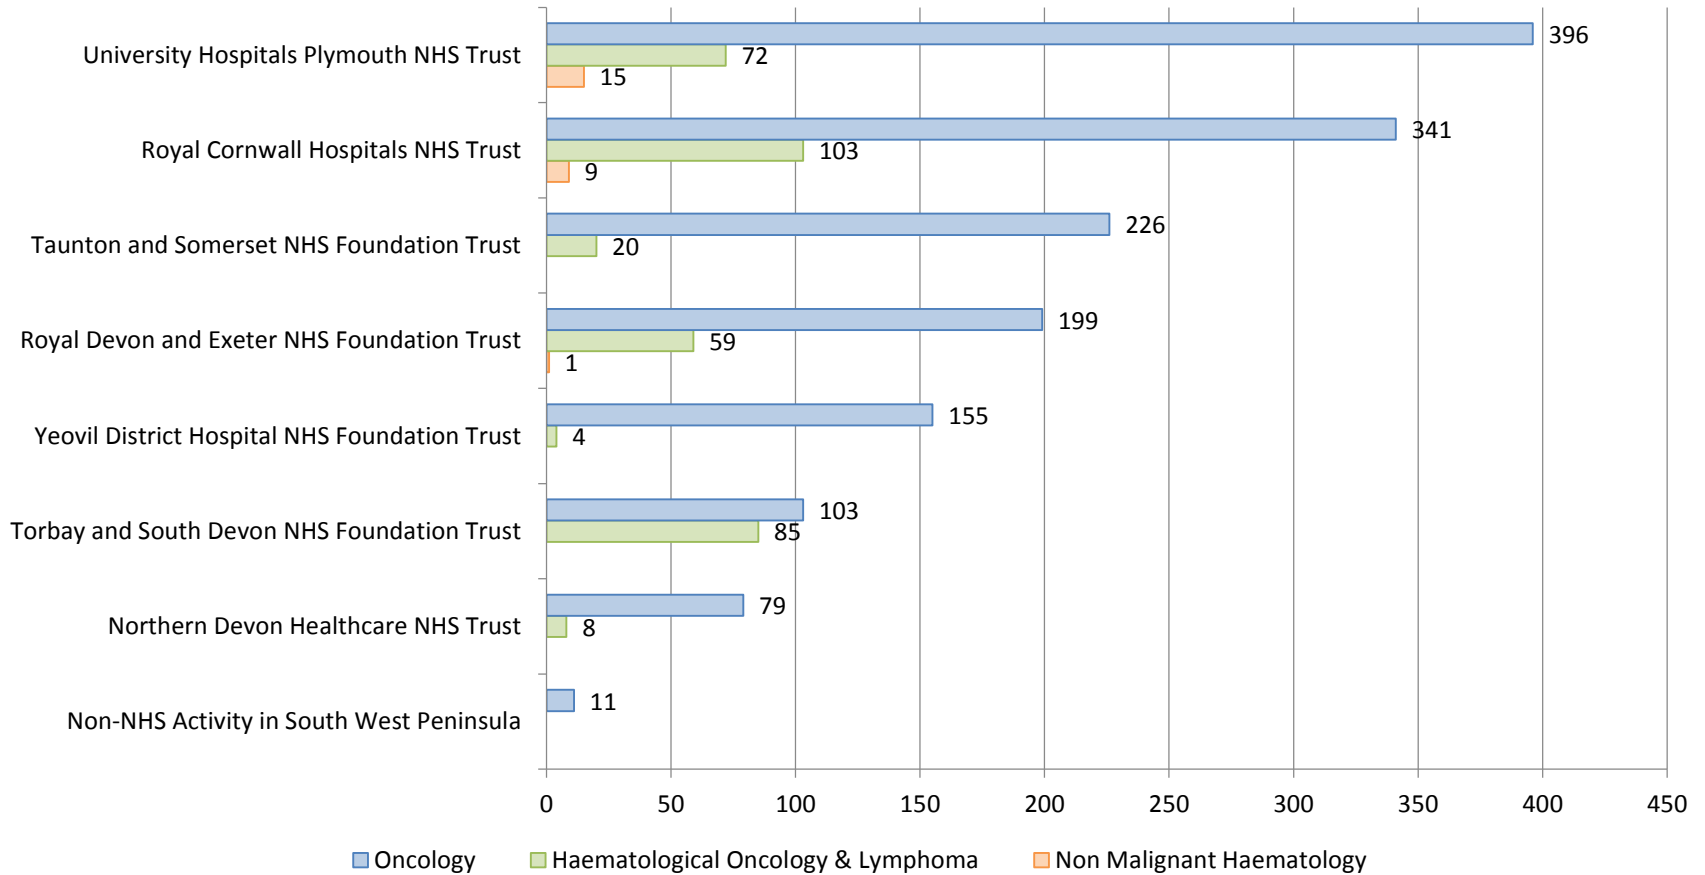

17/18 Recruitment by Trust: Oncology / Haematological Oncology / Haematology