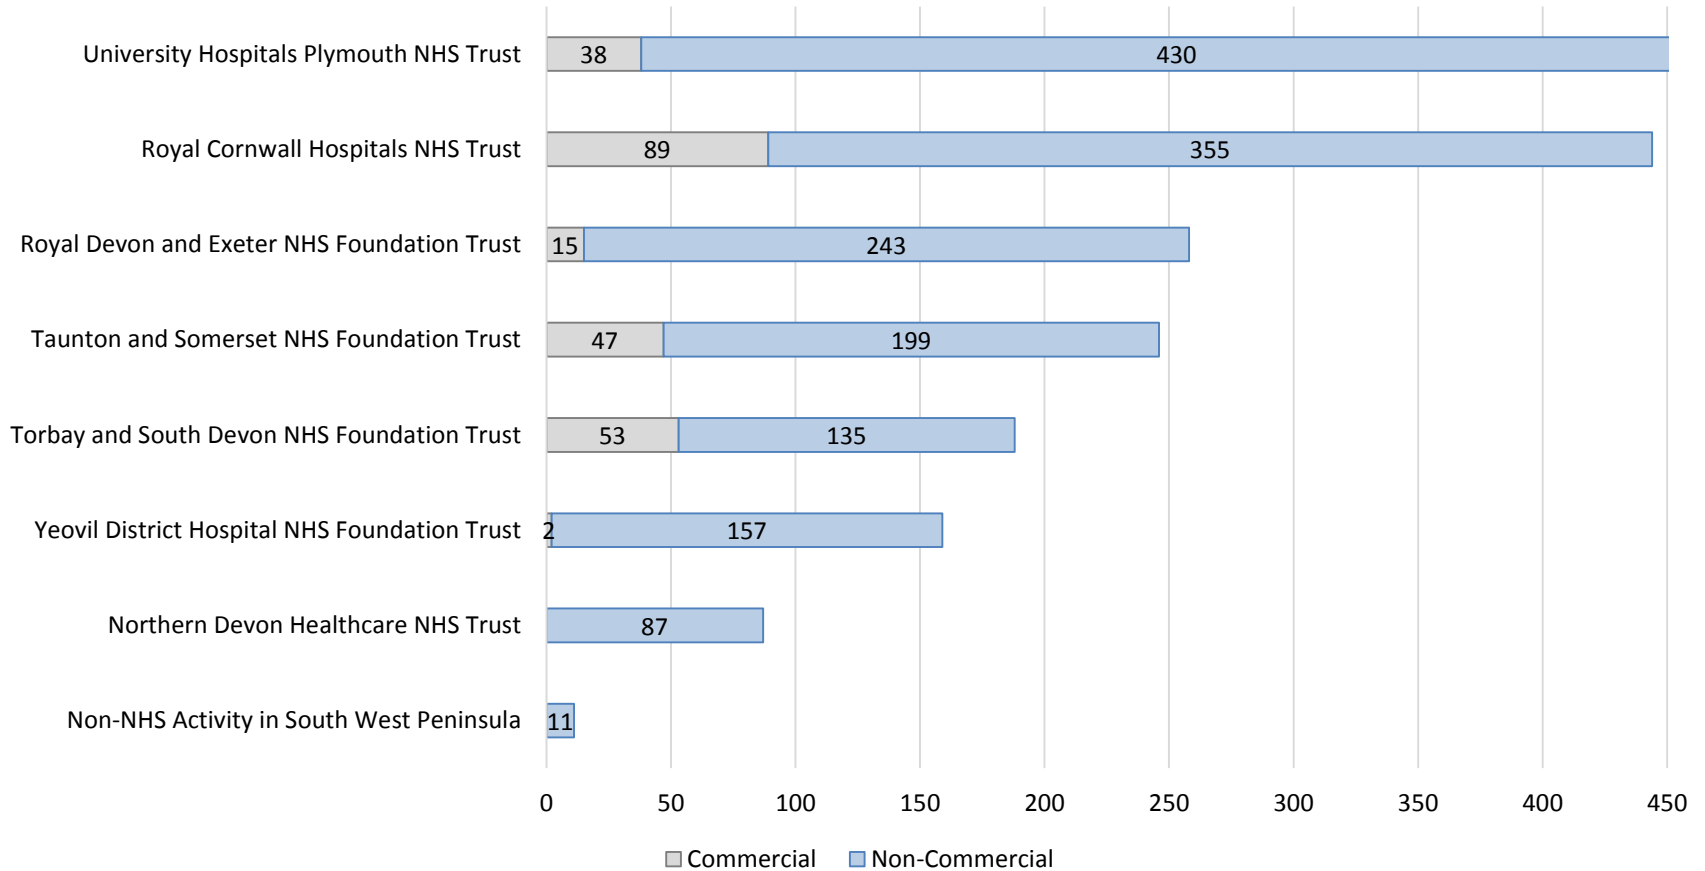

LCRN Name	FY1516	Rank Adj. for Pop.	FY1617	Rank Adj. for Pop.	FY1718	Rank Adj. for Pop.
East Midlands	2544	14	3031	14	3111	14
Eastern	4517	4	5257	6	4900	5
Greater Manchester	4285	2	5538	1	5386	3
Kent, Surrey and Sussex	2274	15	4008	10	3571	12
North East and North Cumbria	1978	12	2613	11	2500	11
North Thames	6160	5	8060	3	9466	4
North West Coast	2308	13	2502	15	2724	13
North West London	2225	6	2826	5	2239	7
South London	4726	1	4451	4	6072	1
South West Peninsula	1609	11	2013	9	1861	8
Thames Valley and South Midlands	1723	10	1886	12	1897	10
Wessex	3544	3	4043	2	5145	2
West Midlands	4314	9	5258	8	4692	9
West of England	1963	8	1716	13	1519	15
Yorkshire and Humber	4674	7	6472	7	6654	6

17/18 – Cancer Specialties

17/18 Recruitment by Trust: Oncology / Haematological Oncology / Haematology

17/18 Recruitment by Trust: Cancer Specialties

17/18 Recruitment by Trust: Commercial / Non Commercial

17/18 Recruitment by Trust: Interventional / Observational

National Skin Group Recruitment

SWP Skin Group Recruitment

Skin Group National Perspective

Skin Group National Perspective

CRN	2016/2017			2017/2018		
	Recruitment	Rank	Adj. for Pop. Rank	Recruitment	Rank	Adj. for Pop. Rank
East Midlands	1	13	13	14	8	9
Eastern	43	3	3	55	2	2
Greater Manchester	23	6	4	29	5	4
Kent, Surrey and Sussex	0	14	14	0	14	14
North East and North Cumbria	4	11	12	7	12	13
North Thames	32	4	6	15	7	10
North West Coast	24	5	5	29	5	6
North West London	6	9	8	0	14	14
South London	79	2	1	170	1	1
South West Peninsula	3	12	11	12	11	7
Thames Valley and South Midlands	11	7	7	30	4	3
Wessex	5	10	9	14	8	8
West Midlands	9	8	10	14	8	12
West of England	0	14	14	6	13	11
Yorkshire and Humber	100	1	2	45	3	5