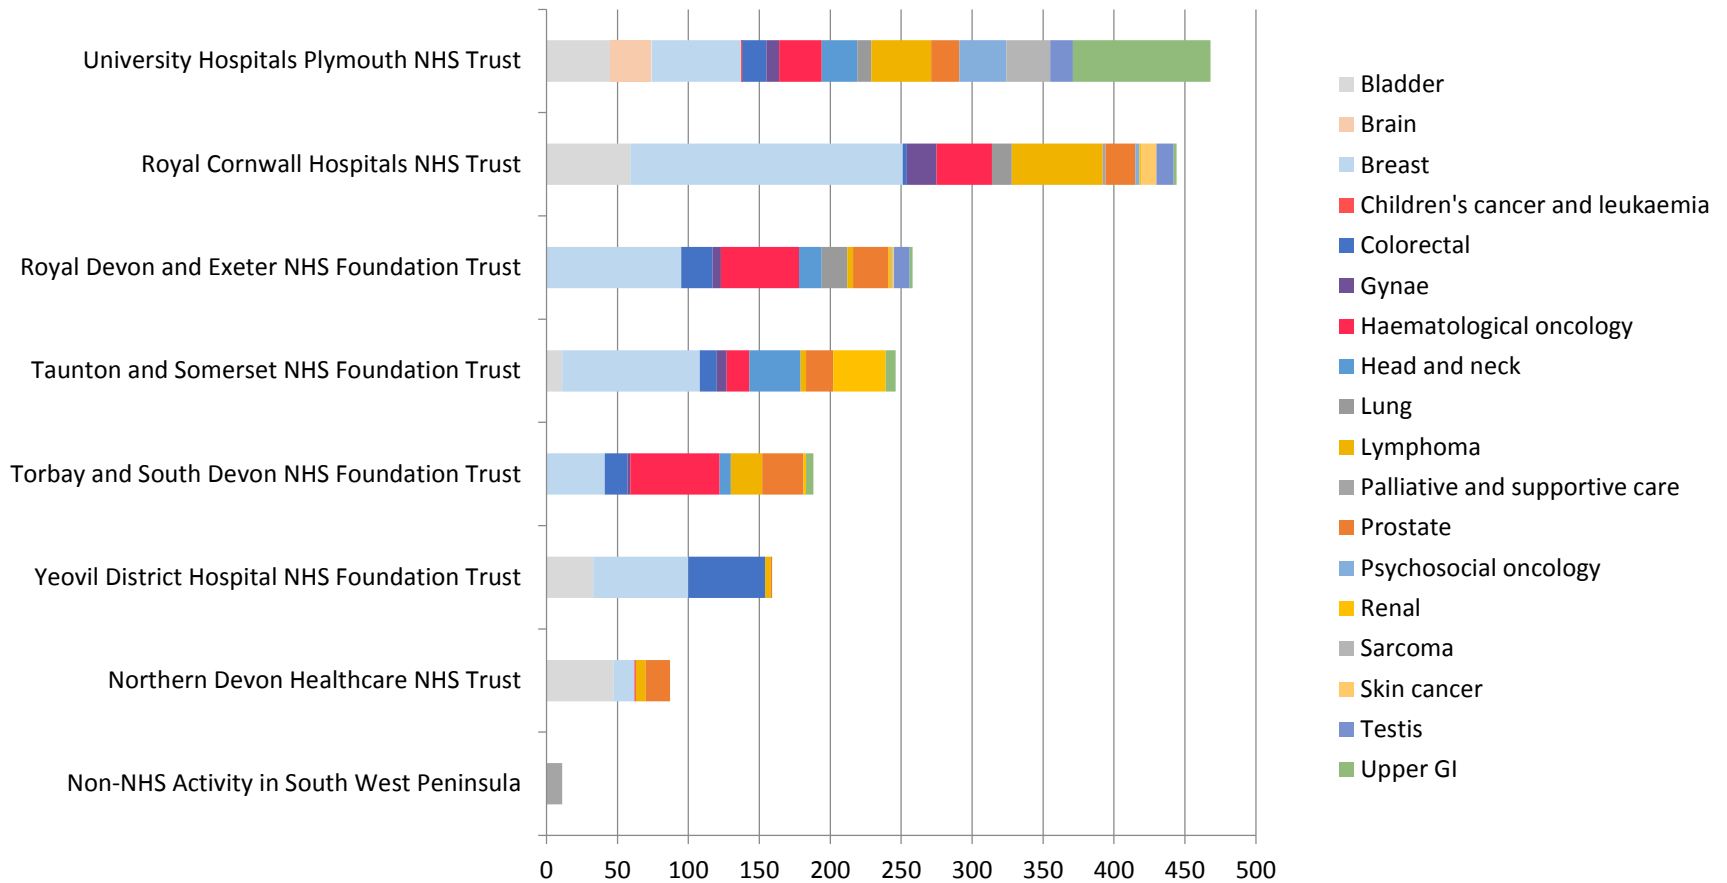

LCRN Name	FY1516	Rank Adj. for Pop.	FY1617	Rank Adj. for Pop.	FY1718	Rank Adj. for Pop.
East Midlands	2544	14	3031	14	3111	14
Eastern	4517	4	5257	6	4900	5
Greater Manchester	4285	2	5538	1	5386	3
Kent, Surrey and Sussex	2274	15	4008	10	3571	12
North East and North Cumbria	1978	12	2613	11	2500	11
North Thames	6160	5	8060	3	9466	4
North West Coast	2308	13	2502	15	2724	13
North West London	2225	6	2826	5	2239	7
South London	4726	1	4451	4	6072	1
South West Peninsula	1609	11	2013	9	1861	8
Thames Valley and South Midlands	1723	10	1886	12	1897	10
Wessex	3544	3	4043	2	5145	2
West Midlands	4314	9	5258	8	4692	9
West of England	1963	8	1716	13	1519	15
Yorkshire and Humber	4674	7	6472	7	6654	6

17/18 – Cancer Specialties

17/18 Recruitment by Trust: Oncology / Haematological Oncology / Haematology

17/18 Recruitment by Trust: Cancer Specialties

17/18 Recruitment by Trust: Commercial / Non Commercial

17/18 Recruitment by Trust: Interventional / Observational

National Skin Group Recruitment

SWP Skin Group Recruitment

Skin Group National Perspective

Skin Group National Perspective

CRN	2016/2017			2017/2018		
	Recruitment	Rank	Adj. for Pop. Rank	Recruitment	Rank	Adj. for Pop. Rank
East Midlands	1	13	13	14	8	9
Eastern	43	3	3	55	2	2
Greater Manchester	23	6	4	29	5	4
Kent, Surrey and Sussex	0	14	14	0	14	14
North East and North Cumbria	4	11	12	7	12	13
North Thames	32	4	6	15	7	10
North West Coast	24	5	5	29	5	6
North West London	6	9	8	0	14	14
South London	79	2	1	170	1	1
South West Peninsula	3	12	11	12	11	7
Thames Valley and South Midlands	11	7	7	30	4	3
Wessex	5	10	9	14	8	8
West Midlands	9	8	10	14	8	12
West of England	0	14	14	6	13	11
Yorkshire and Humber	100	1	2	45	3	5