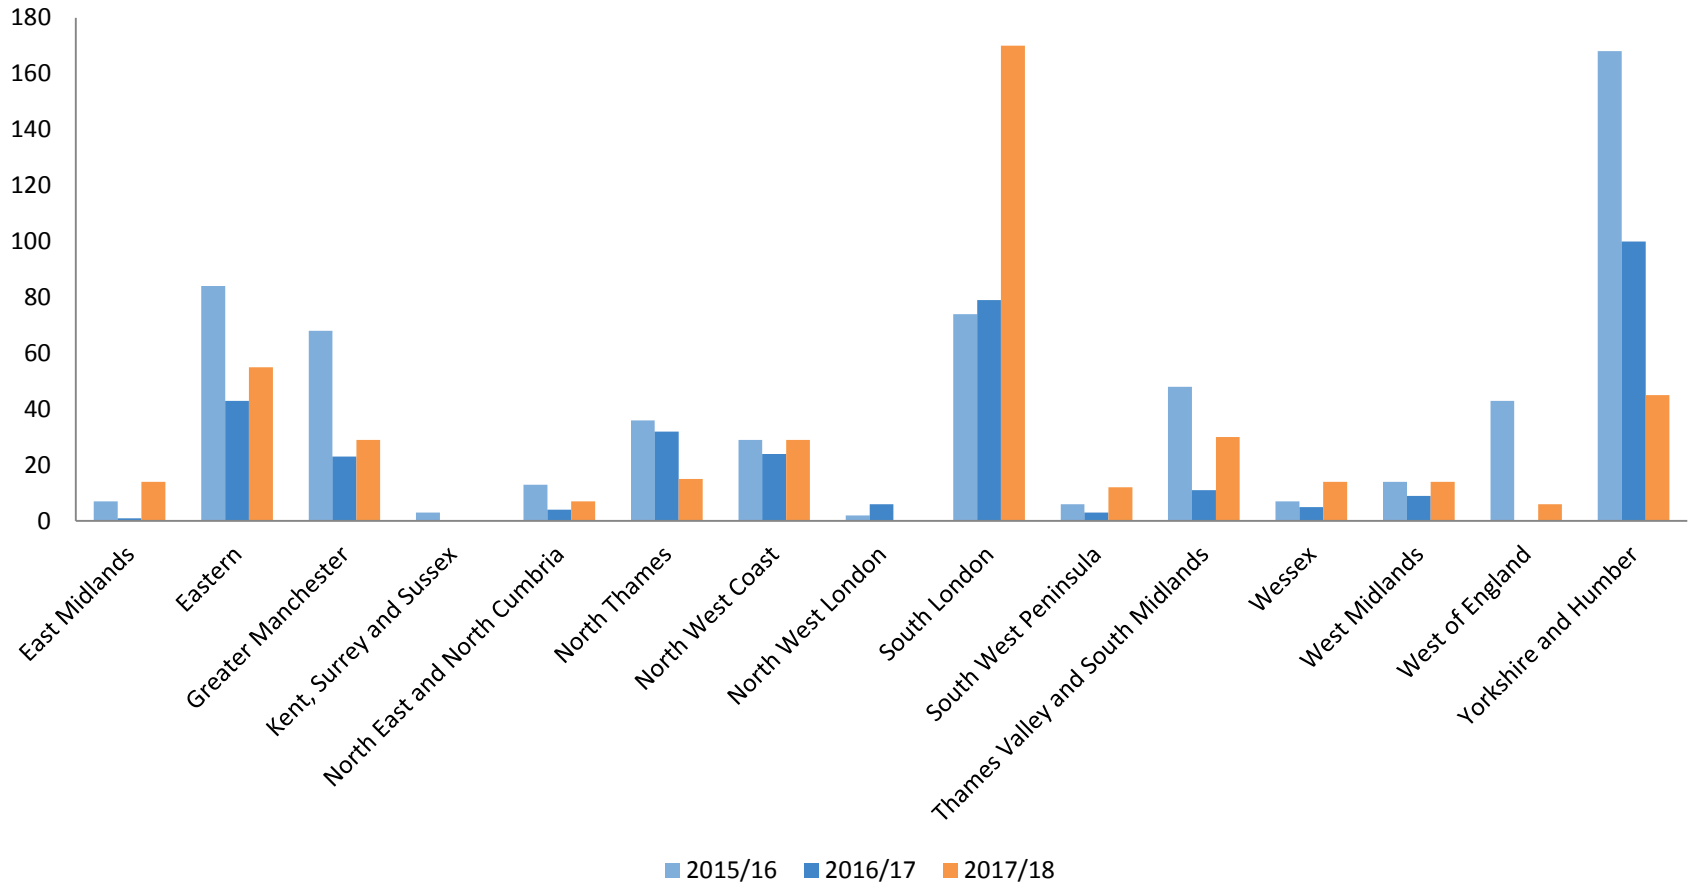

17/18 Recruitment by Trust: Interventional / Observational

National Skin Group Recruitment

SWP Skin Group Recruitment

Skin Group National Perspective

Skin Group National Perspective

CRN	2016/2017			2017/2018		
	Recruitment	Rank	Adj. for Pop. Rank	Recruitment	Rank	Adj. for Pop. Rank
East Midlands	1	13	13	14	8	9
Eastern	43	3	3	55	2	2
Greater Manchester	23	6	4	29	5	4
Kent, Surrey and Sussex	0	14	14	0	14	14
North East and North Cumbria	4	11	12	7	12	13
North Thames	32	4	6	15	7	10
North West Coast	24	5	5	29	5	6
North West London	6	9	8	0	14	14
South London	79	2	1	170	1	1
South West Peninsula	3	12	11	12	11	7
Thames Valley and South Midlands	11	7	7	30	4	3
Wessex	5	10	9	14	8	8
West Midlands	9	8	10	14	8	12
West of England	0	14	14	6	13	11
Yorkshire and Humber	100	1	2	45	3	5