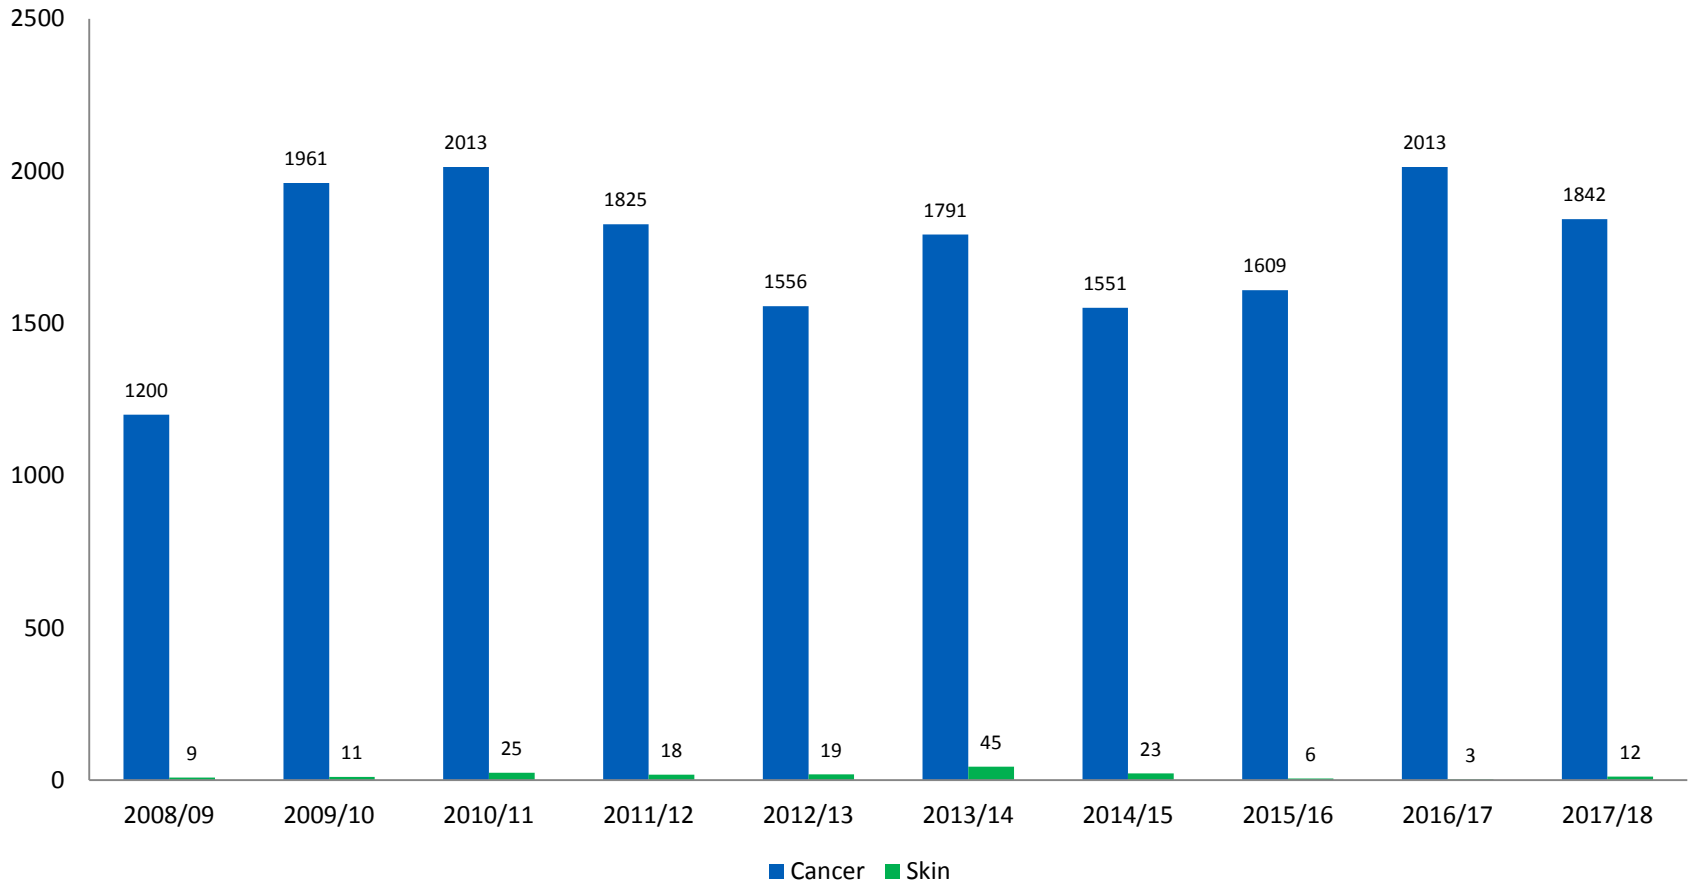

LCRN Name	FY1516	Rank Adj. for Pop.	FY1617	Rank Adj. for Pop.	FY1718	Rank Adj. for Pop.
East Midlands	2544	14	3031	14	3111	14
Eastern	4517	4	5257	6	4900	5
Greater Manchester	4285	2	5538	1	5386	3
Kent, Surrey and Sussex	2274	15	4008	10	3571	12
North East and North Cumbria	1978	12	2613	11	2500	11
North Thames	6160	5	8060	3	9466	4
North West Coast	2308	13	2502	15	2724	13
North West London	2225	6	2826	5	2239	7
South London	4726	1	4451	4	6072	1
South West Peninsula	1609	11	2013	9	1861	8
Thames Valley and South Midlands	1723	10	1886	12	1897	10
Wessex	3544	3	4043	2	5145	2
West Midlands	4314	9	5258	8	4692	9
West of England	1963	8	1716	13	1519	15
Yorkshire and Humber	4674	7	6472	7	6654	6

17/18 Recruitment by Trust: Interventional / Observational

National Skin Group Recruitment

SWP Skin Group Recruitment

Skin Group National Perspective

Skin Group National Perspective

CRN	2016/2017			2017/2018		
	Recruitment	Rank	Adj. for Pop. Rank	Recruitment	Rank	Adj. for Pop. Rank
East Midlands	1	13	13	14	8	9
Eastern	43	3	3	55	2	2
Greater Manchester	23	6	4	29	5	4
Kent, Surrey and Sussex	0	14	14	0	14	14
North East and North Cumbria	4	11	12	7	12	13
North Thames	32	4	6	15	7	10
North West Coast	24	5	5	29	5	6
North West London	6	9	8	0	14	14
South London	79	2	1	170	1	1
South West Peninsula	3	12	11	12	11	7
Thames Valley and South Midlands	11	7	7	30	4	3
Wessex	5	10	9	14	8	8
West Midlands	9	8	10	14	8	12
West of England	0	14	14	6	13	11
Yorkshire and Humber	100	1	2	45	3	5